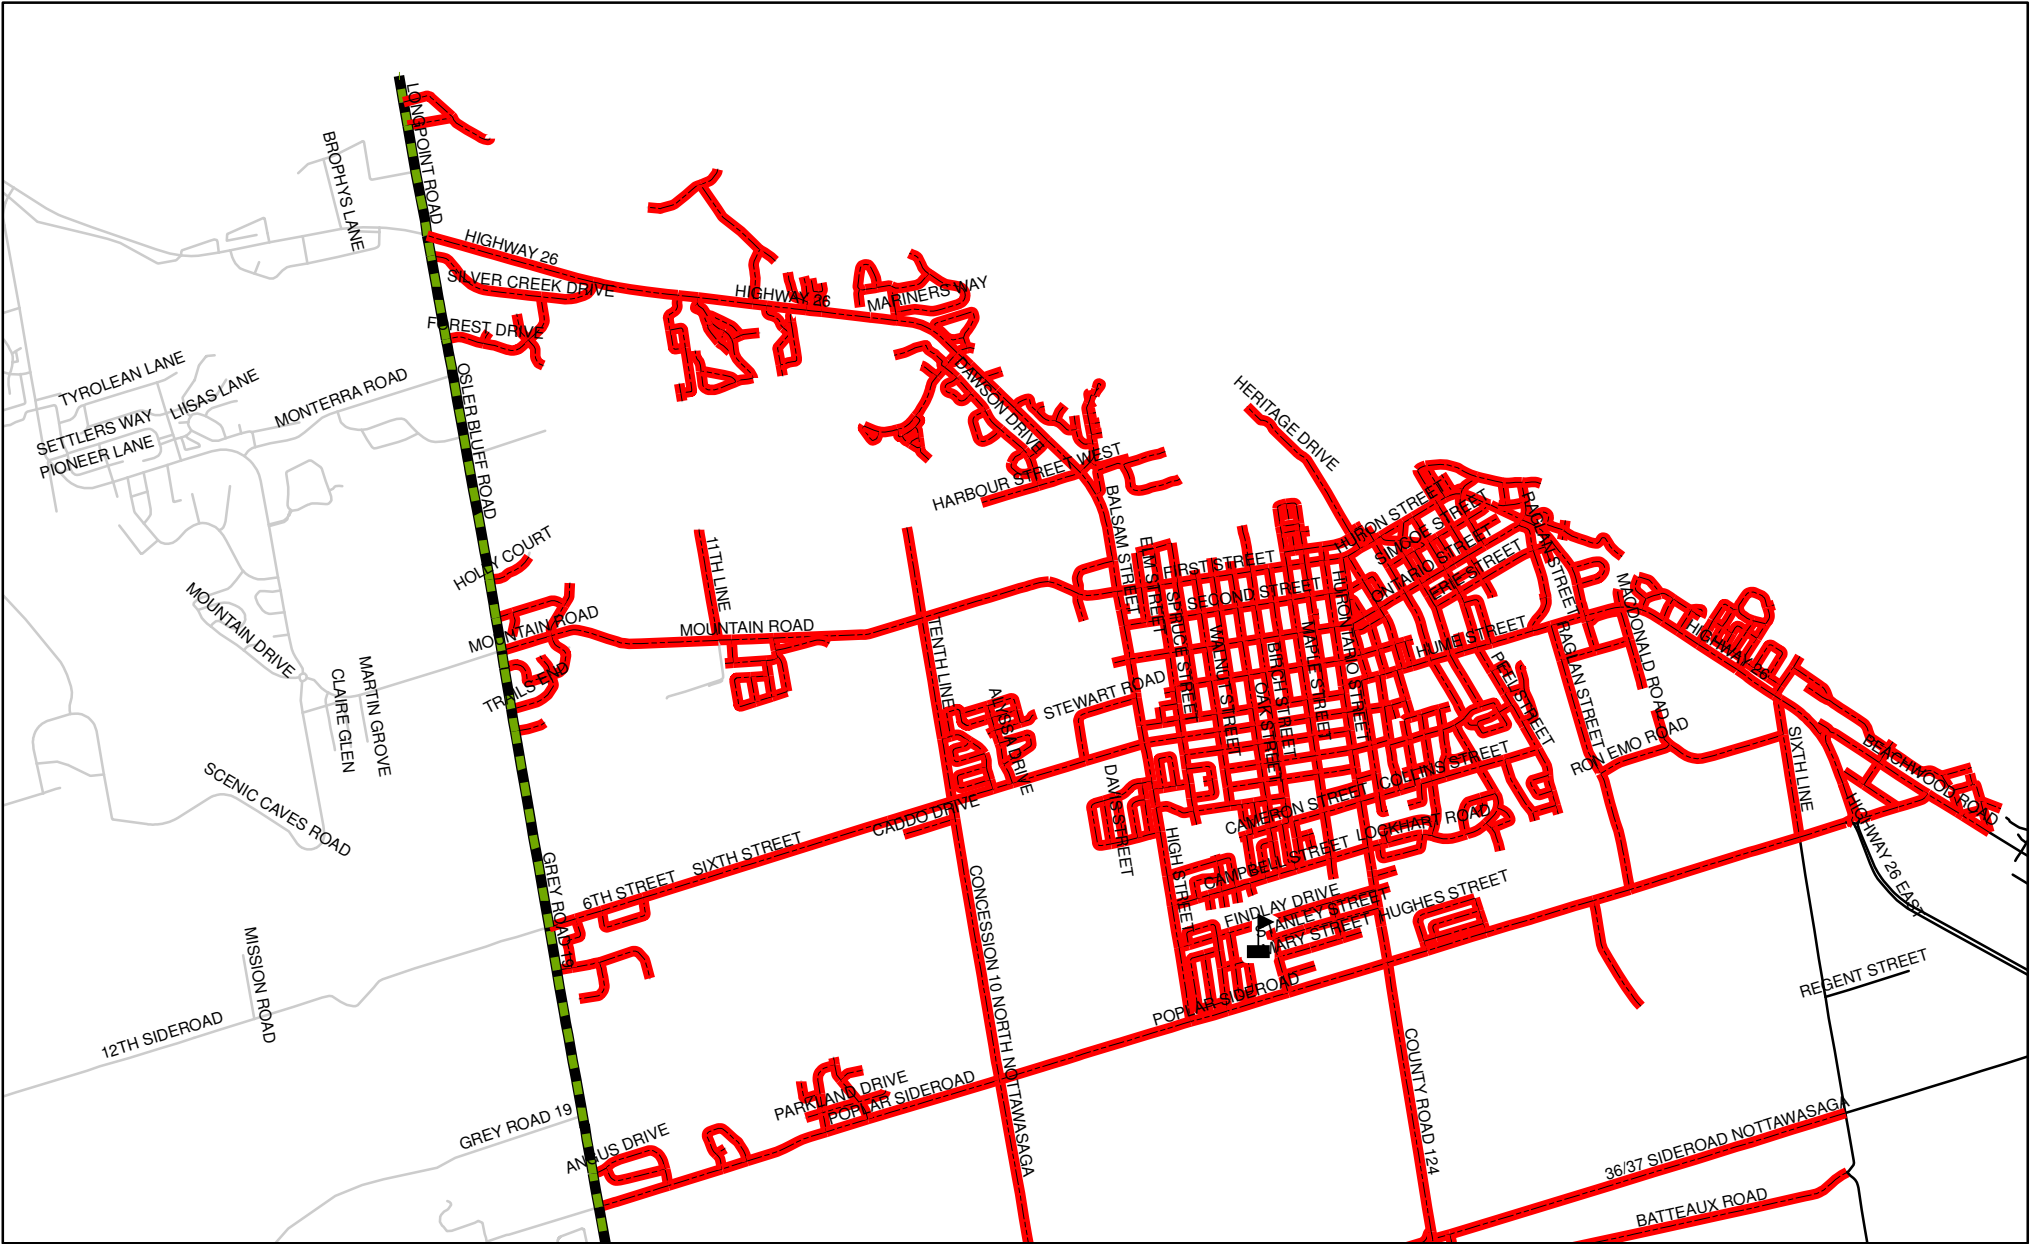

ST. MARY'S CATHOLIC ELEMENTARY SCHOOL BOUNDARY MAP

Legend

- Elementary School
- Roads
- St. Mary's
- St. Mary's (Even)
- St. Mary's (Odd)
- Out of County

Boundaries are subject to change.
Please confirm all boundary inquiries
with the Simcoe Muskoka Catholic
District School Board.

St. Mary's Catholic
Elementary School, Collingwood
CATCHMENT AREA
Updated as of: August 2015