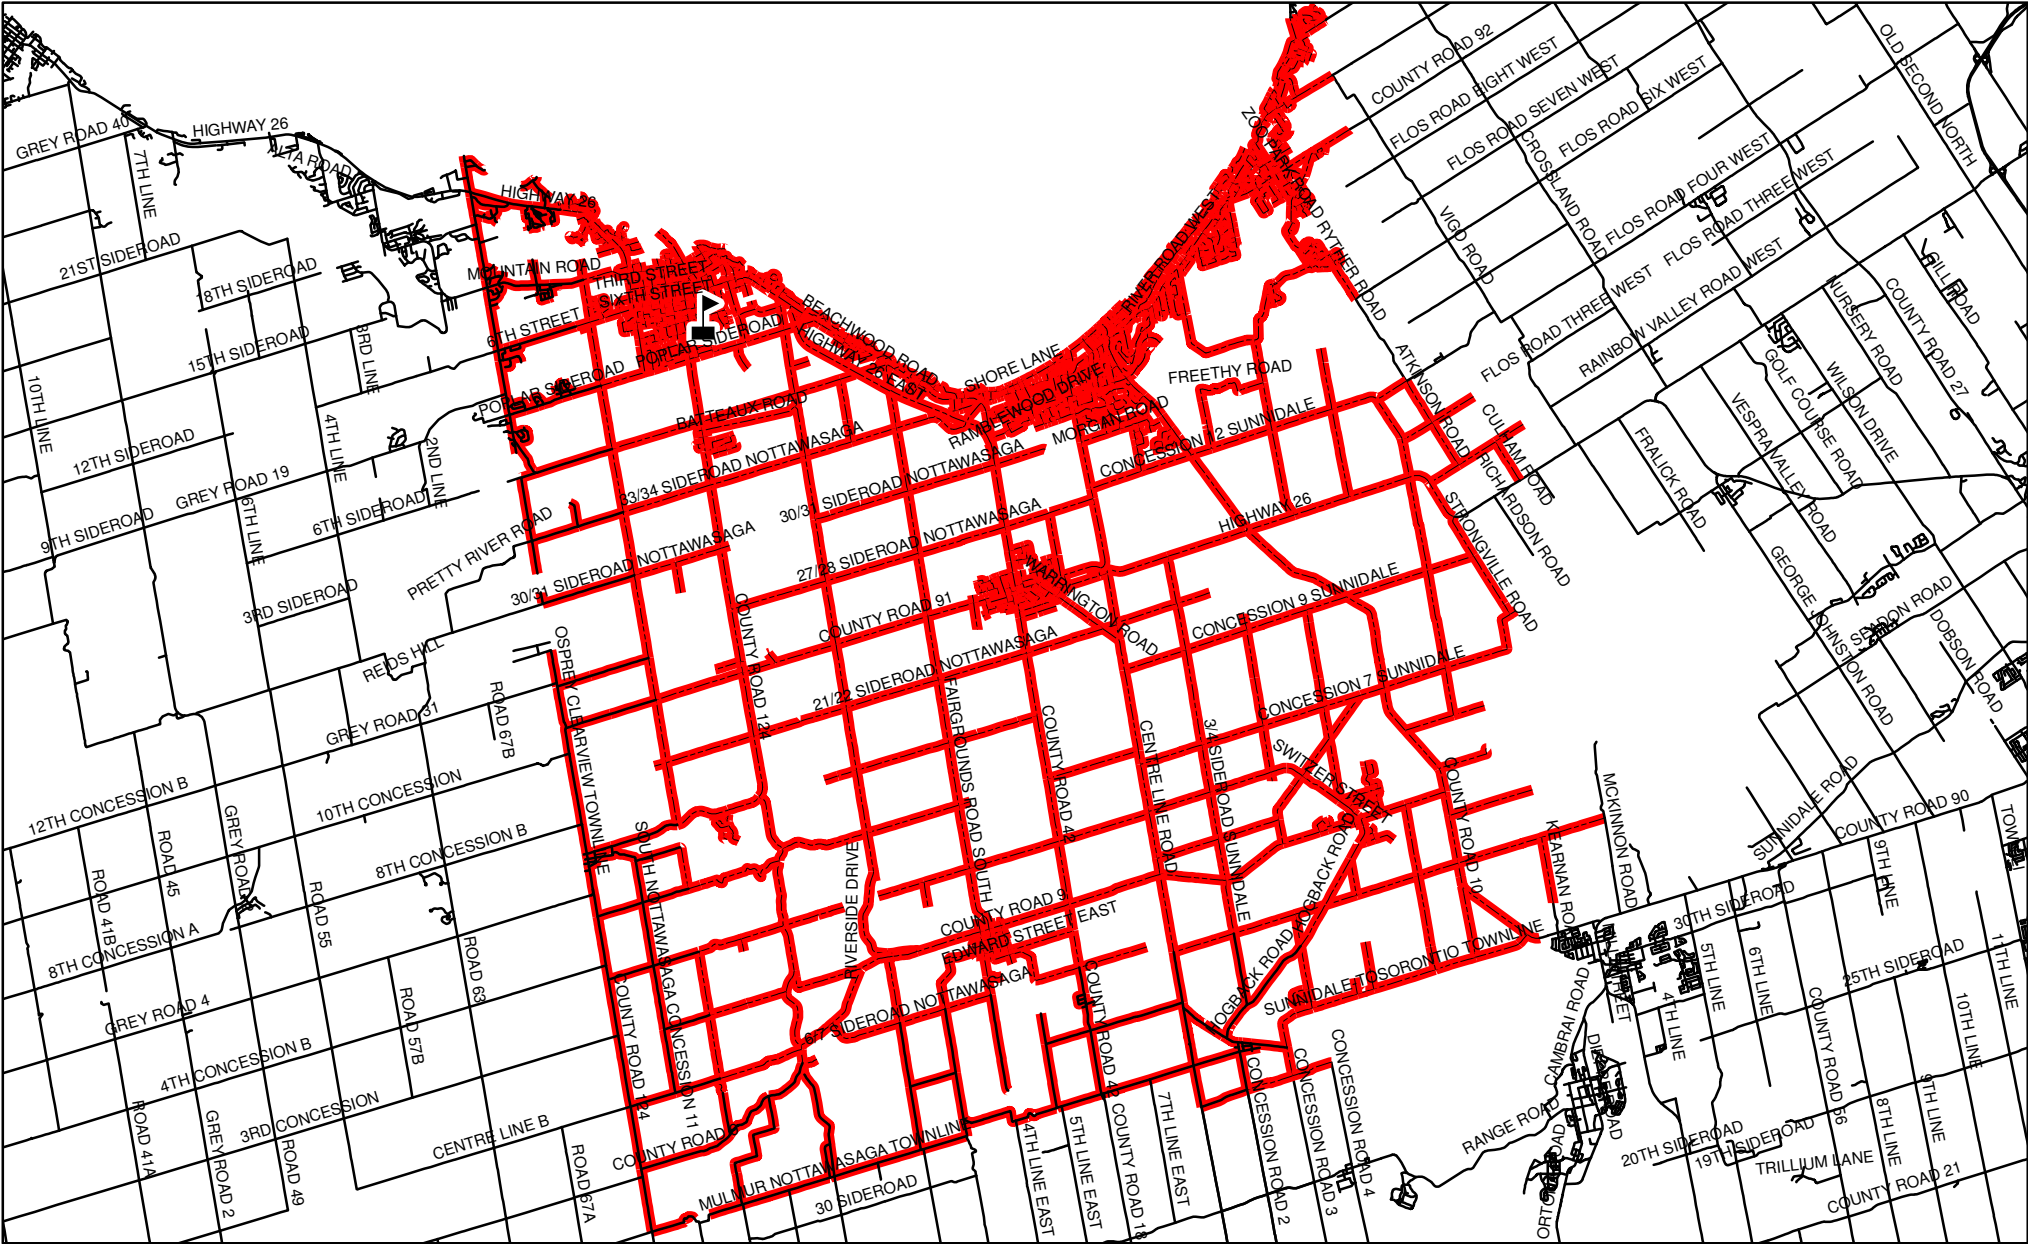

JEAN VANIER CATHOLIC SECONDARY SCHOOL BOUNDARY MAP

Legend

-  Secondary School
-  Roads
- Roads**
-  Roads
-  Jean Vanier

Boundaries are subject to change.
Please confirm all boundary inquiries
with the Simcoe Muskoka Catholic
District School Board.

 SIMCOE MUSKOKA CATHOLIC
 DISTRICT SCHOOL BOARD

 Kilometers
 0 1.5 3 6

Jean Vanier Catholic
Secondary School, Collingwood
CATCHMENT AREA
Updated as of: July 2013

This map, either in whole or in part, may not be reproduced without the written authority from the County of Simcoe.
 Copyright County of Simcoe
 Land Information Network Cooperative © LINC 2004
 Produced (in part) under licence from the Cities of Barrie & Orillia and the Ontario Ministry of Natural Resources.
 Copyright © Queens Printer: 2004
 This map is not a legal survey. For more information call (705) 726-9300 or visit www.county.simcoe.on.ca