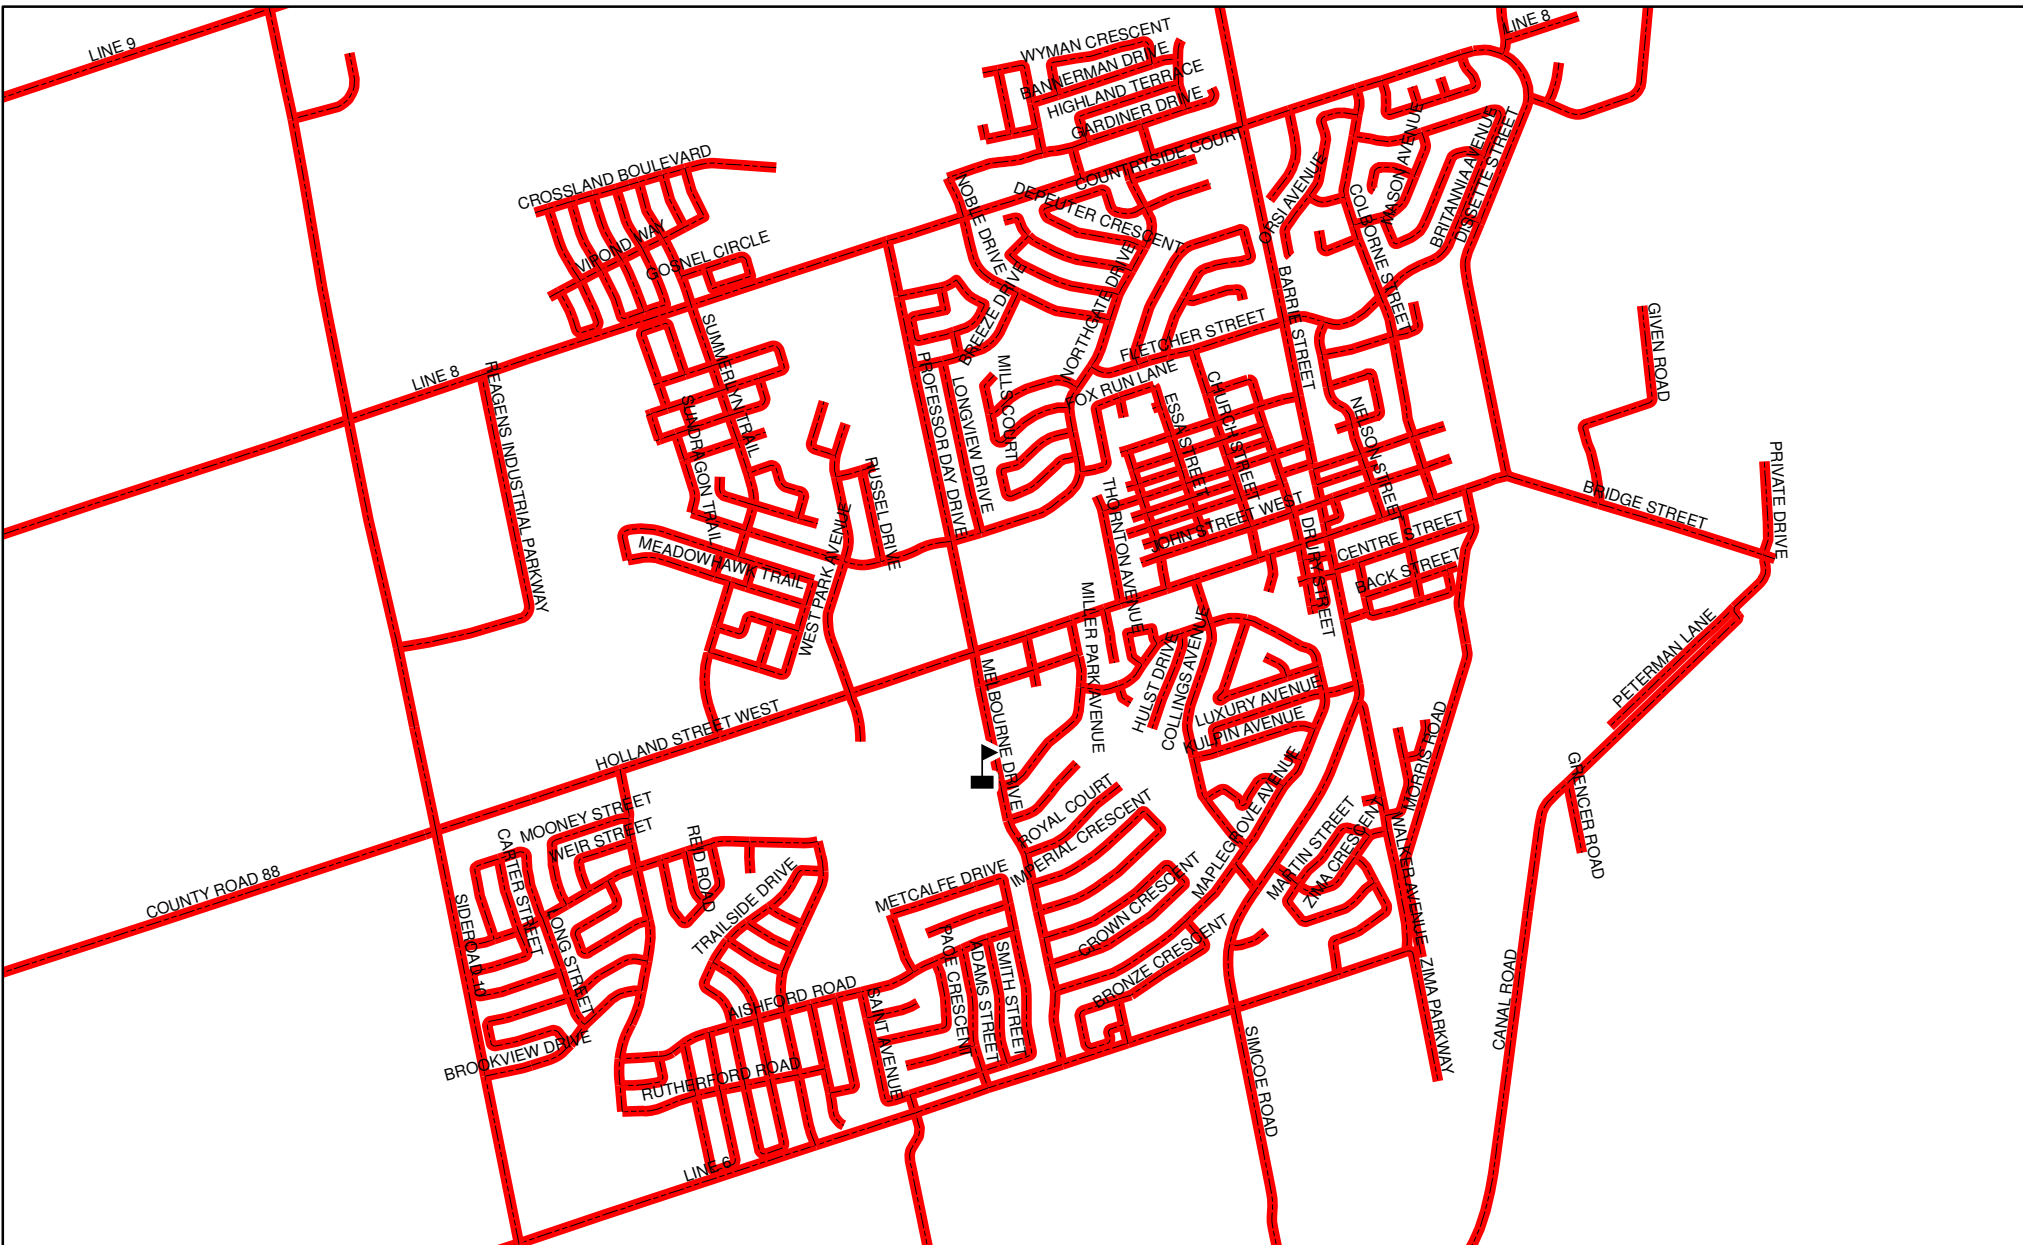

# HOLY TRINITY CATHOLIC SECONDARY SCHOOL BOUNDARY MAP

**Legend**

-  Secondary School
-  Roads
-  Holy Trinity

Boundaries are subject to change.  
Please confirm all boundary inquiries  
with the Simcoe Muskoka Catholic  
District School Board.

SIMCOE MUSKOKA CATHOLIC  
DISTRICT SCHOOL BOARD

Kilometers

0 0.150.3 0.6

Holy Trinity Catholic  
Secondary School, Bradford  
CATCHMENT AREA  
Updated as of: August 2015

This map, either in whole or in part, may not be reproduced without the written authority from the County of Simcoe.  
Copyright County of Simcoe  
Land Information Network Cooperative © LINC 2004  
Produced (in part) under license from the Cities of Barrie & Orillia and the Ontario Ministry of Natural Resources.  
Copyright © Queen's Printer: 2004  
This map is not a legal survey. For more information call (705) 726-9300 or visit www.county.simcoe.on.ca