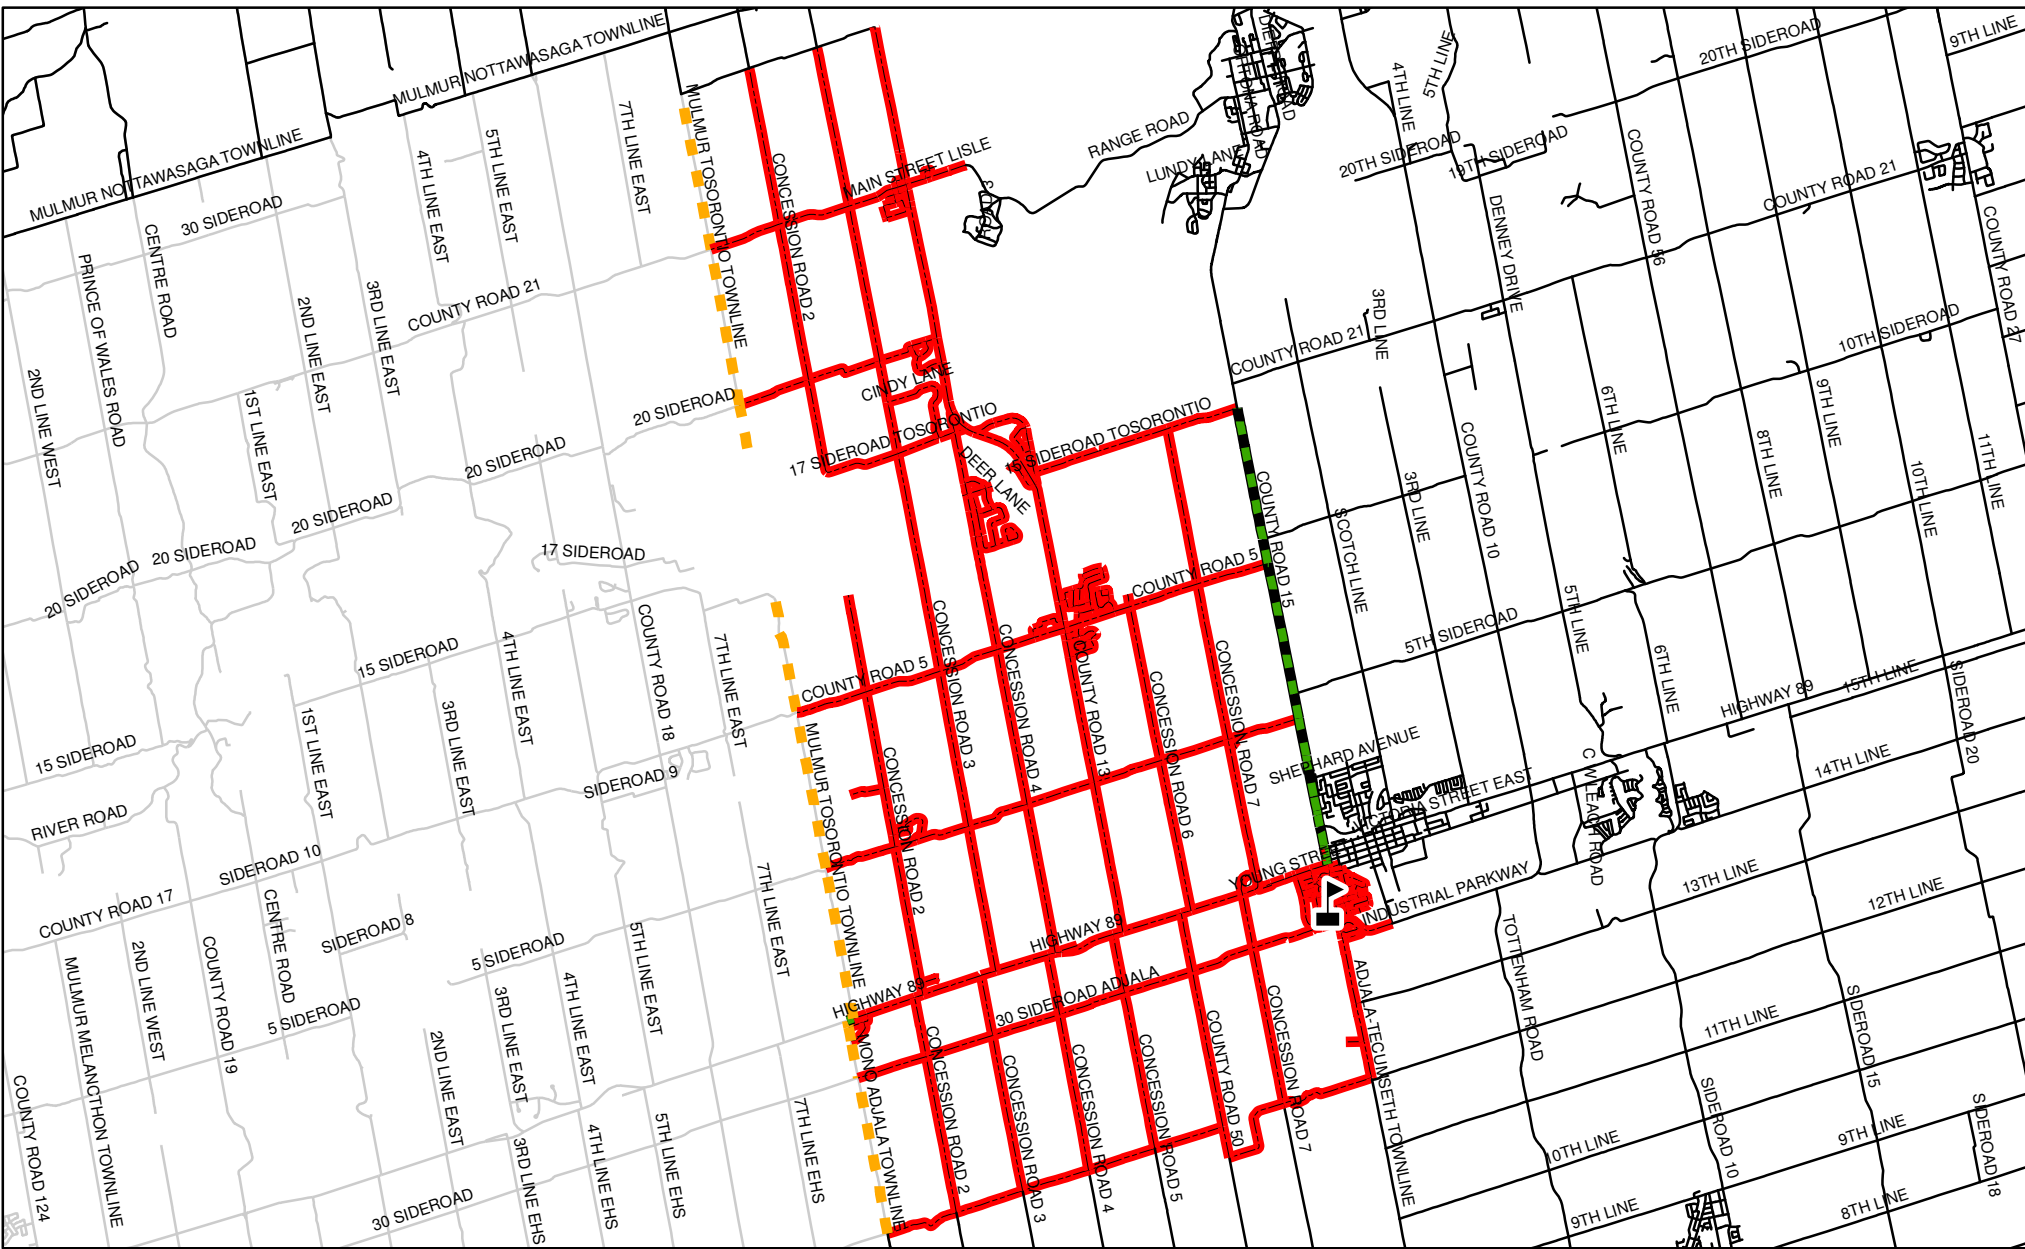

HOLY FAMILY CATHOLIC ELEMENTARY SCHOOL BOUNDARY MAP

Legend

- Elementary School
- Holy Family
- Holy Family (Odd)
- Roads
- Holy Family (Even)
- Out of County

Boundaries are subject to change. Please confirm all boundary inquiries with the Simcoe Muskoka Catholic District School Board.

Holy Family Catholic Elementary School, Alliston
CATCHMENT AREA
Updated as of: August 2015