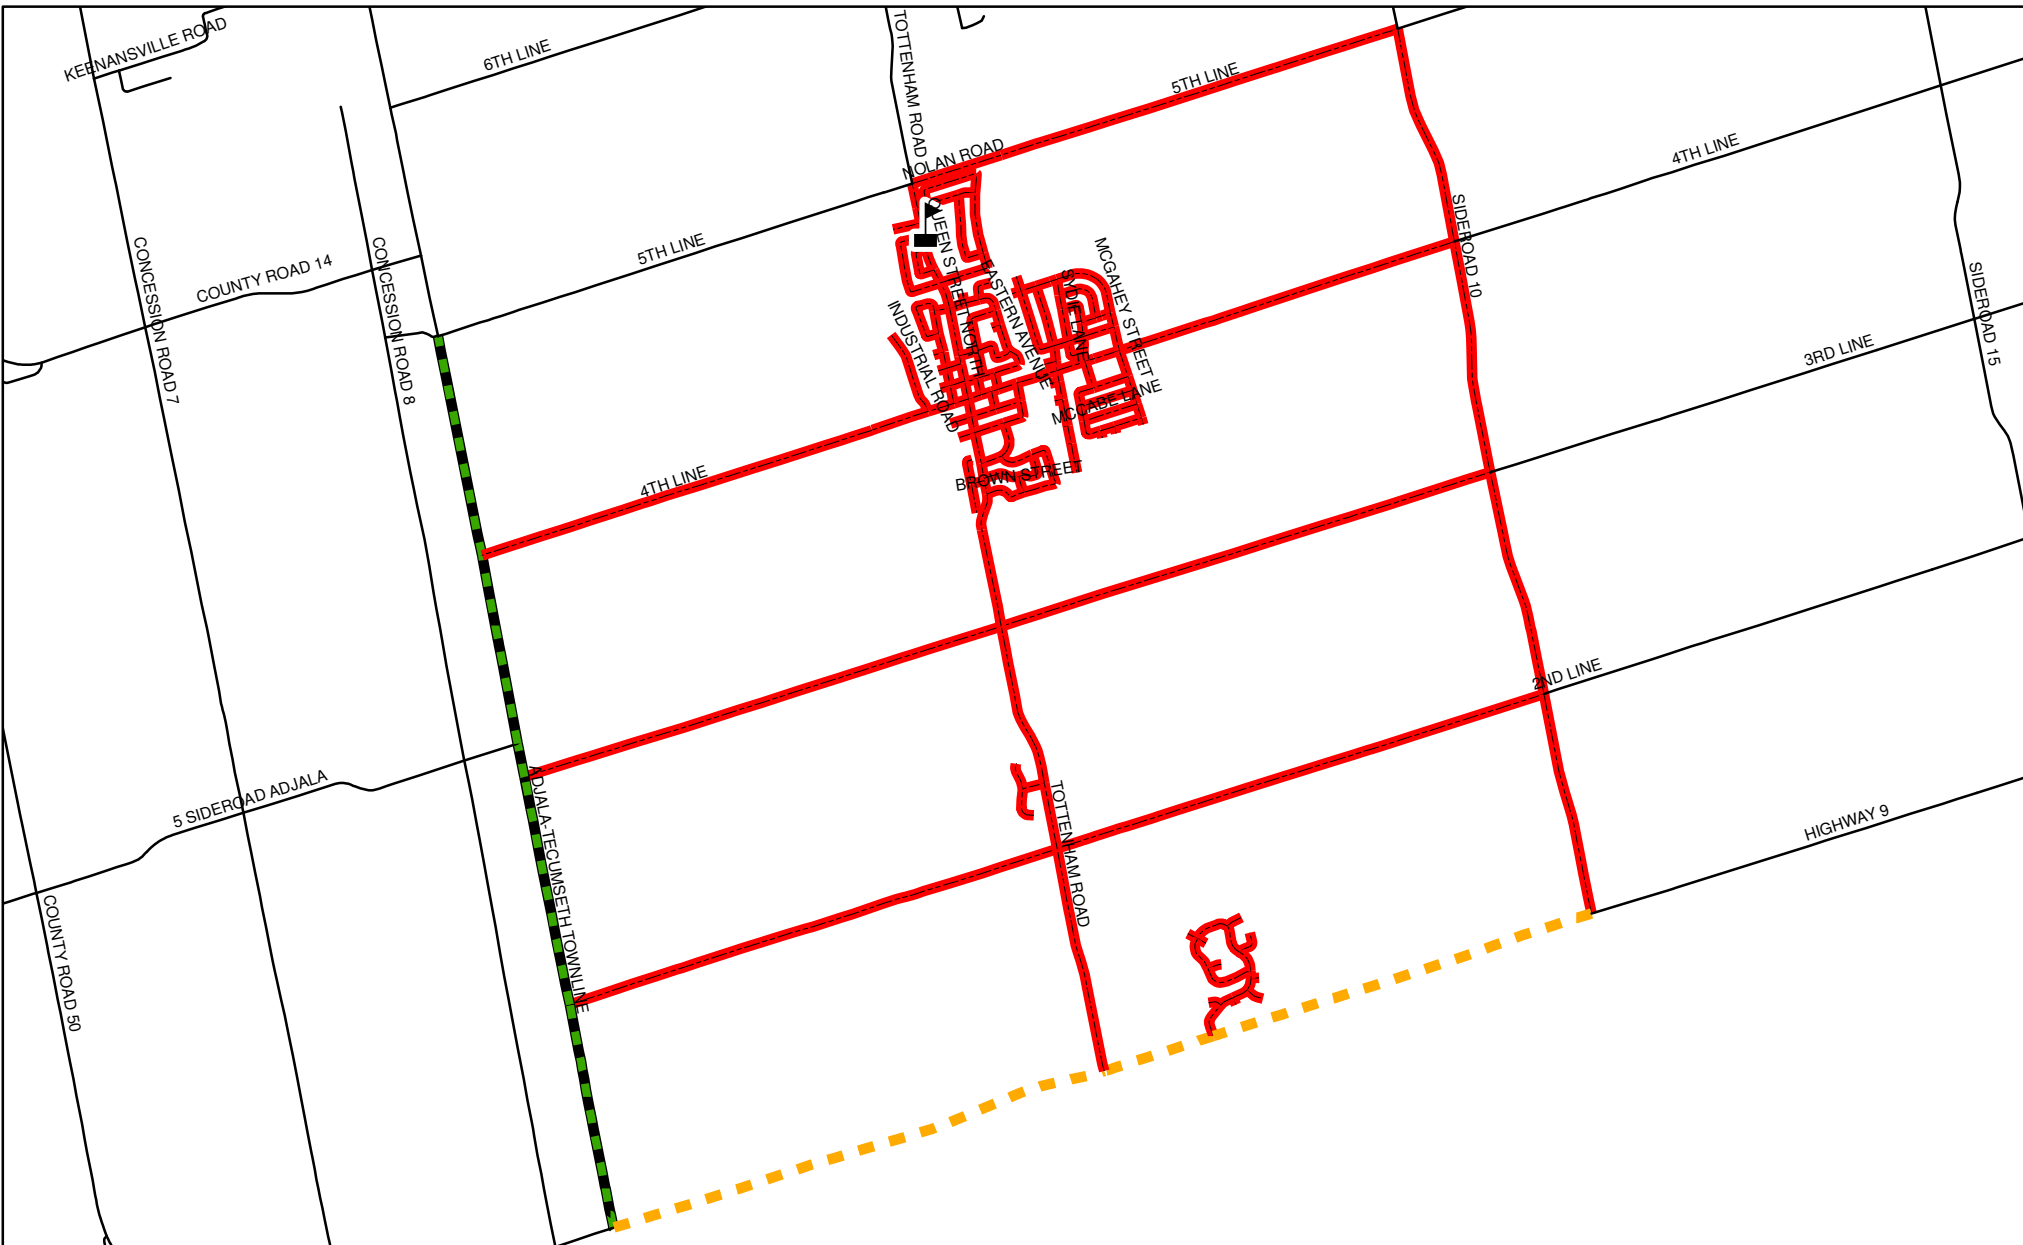

FATHER F. X. O'REILLY CATHOLIC ELEMENTARY SCHOOL BOUNDARY MAP

Legend

-  Elementary School
-  Roads
-  Father F. X. O'Reilly
-  Father F. X. O'Reilly (Even)
-  Father F. X. O'Reilly (Odd)

Boundaries are subject to change.
Please confirm all boundary inquiries
with the Simcoe Muskoka Catholic
District School Board.

 SIMCOE MUSKOKA CATHOLIC
 DISTRICT SCHOOL BOARD

 Kilometers
 0 0.3 0.6 1.2

Father F. X. O'Reilly Catholic
Elementary School, Tottenham
CATCHMENT AREA
Updated as of: August 2015

This map, either in whole or in part, may not be reproduced
 without the written authority from the County of Simcoe.
 Copyright County of Simcoe
 Land Information Network Cooperative © LINC 2004
 Produced (in part) under license from the Cities of Barrie & Orillia
 and the Ontario's Ministry of Natural Resources,
 Copyright © Queen's Printer: 2004
 This map is not a legal survey. For more information, call (705) 726-9300 or
 visit www.county.simcoe.on.ca